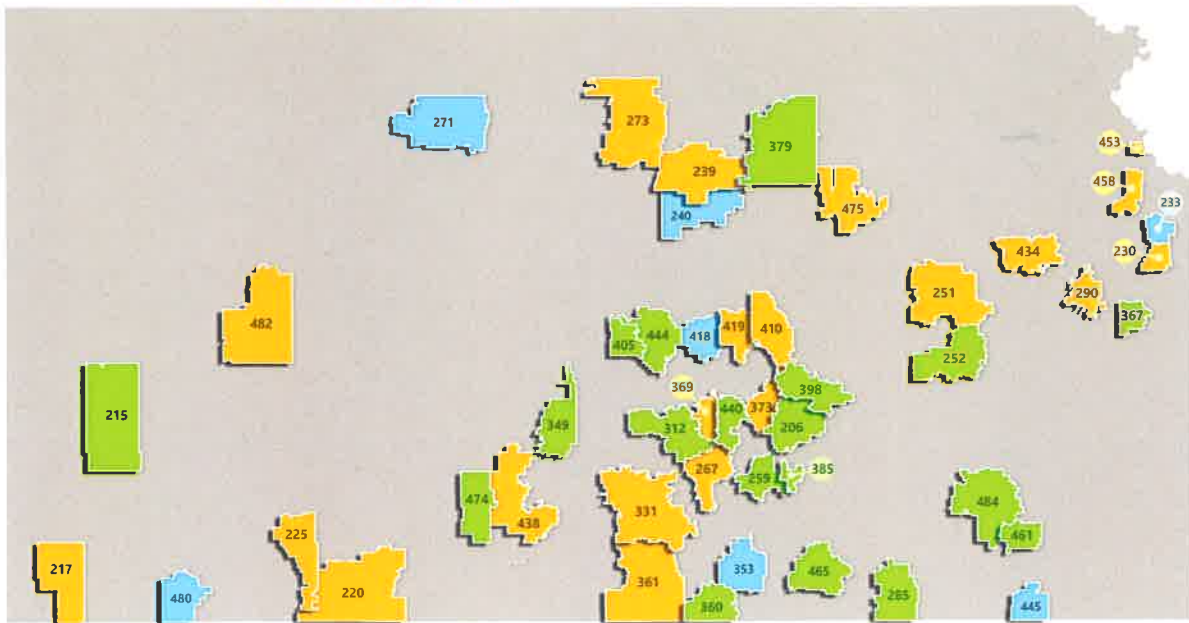

**SCHOOL REDESIGN PROJECT APPLICATIONS**

**MERCURY**

- Coffeyville USD 445
  - Community Elementary
  - Field Kindley High
- Liberal USD 480
  - Meadowlark Elementary
  - Liberal High
- McPherson USD 418
  - Eisenhower Elementary
  - McPherson Middle
- Olathe USD 233
  - Westview Elementary
  - Santa Fe Trail Middle
- Stockton USD 271
  - Stockton Grade School
  - Stockton High
- Twin Valley USD 240
  - Tescott Grade School
  - Bennington Junior/Senior High
- Wellington USD 353
  - Kennedy Elementary
  - Wellington High

**GEMINI I**

- Ashland USD 220
  - Ashland Elementary
  - Ashland Junior/Senior School
- Basehor-Linwood USD 458
  - Basehor Elementary
  - Basehor-Linwood High
- Beloit USD 273
  - Beloit Elementary
  - Beloit Junior/Senior High
- Burrton USD 369
  - Burrton Elementary
  - Burrton Middle/High
- Canton-Galva USD 419
  - Canton-Galva Elementary
  - Canton-Galva Junior/Senior High
- Chaparral USD 361
  - Harper Elementary
  - Chaparral Junior/Senior High
- Dighton USD 482
  - Dighton Elementary
  - Dighton Junior/Senior High
- Durham-Hillsboro-Lehigh USD 410
  - Hillsboro Elementary
  - Hillsboro Middle
- Fowler USD 225
  - Fowler Elementary
  - Fowler Junior/Senior High
- Geary County USD 475
  - Westwood Elementary
  - Junction City High
- Kingman-Norwich USD 331
  - Kingman Elementary
  - Kingman Middle
- Leavenworth USD 453
  - David Brewer Elementary
  - Leavenworth High